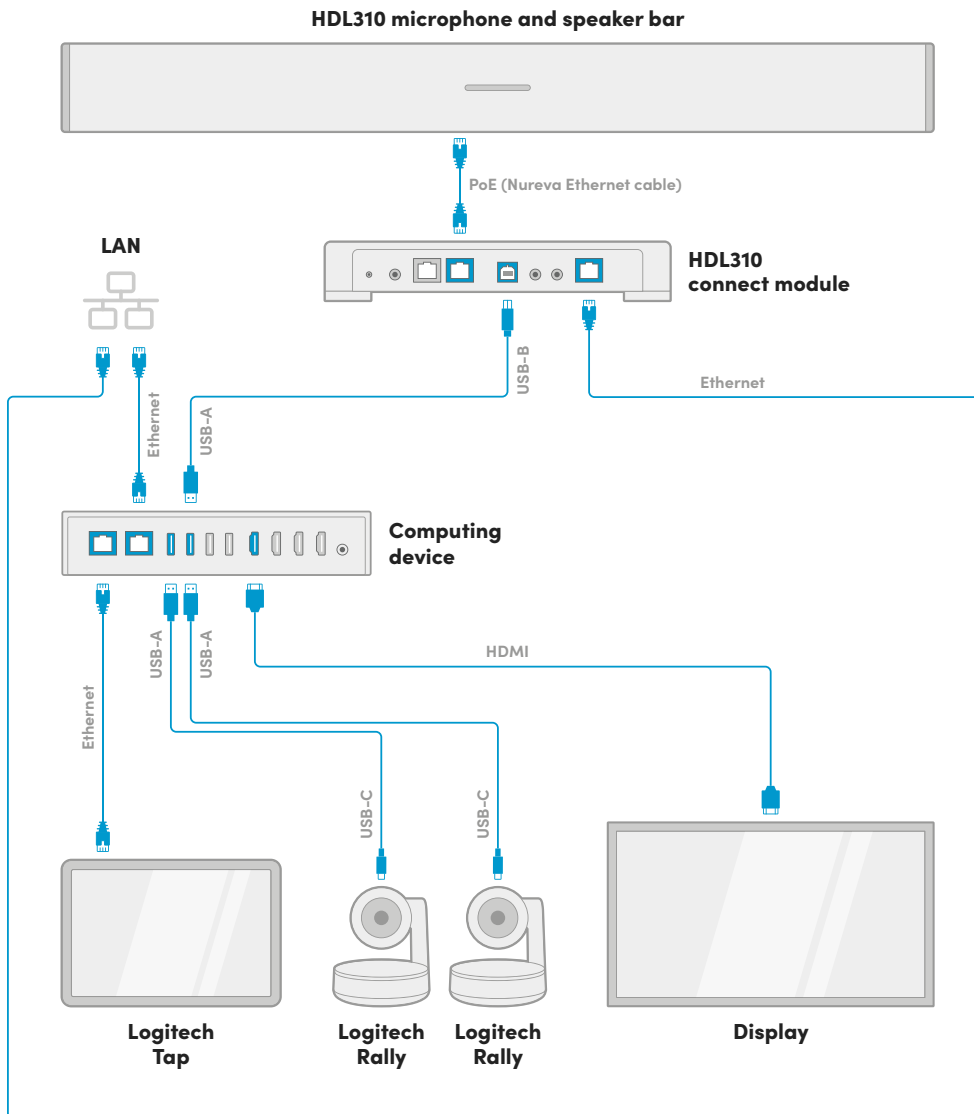

Plug and play simplicity

Contact us

To learn more about these products and get an online demo, contact us.

Nureva Inc.

sales@nureva.com

1.403.699.9781

[Book a live demo](#)

© 2024. All product and company names are for identification purposes only and may be trademarks of their respective owners. 06/24