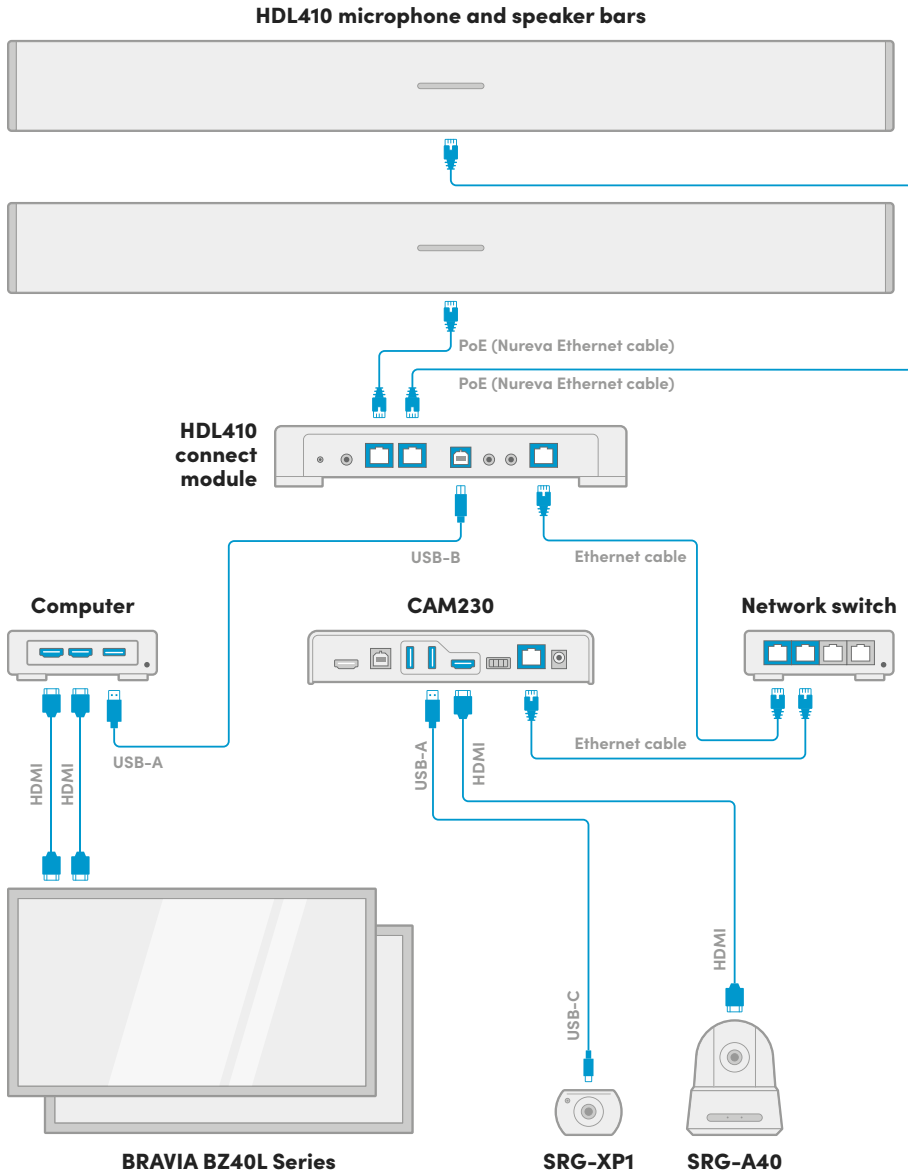

Plug and play simplicity

Contact us

To learn more about these products and get an online demo, contact us.

Nureva Inc.
sales@nureva.com
1.403.699.9781

[Book a live demo](#)

© 2024. All product and company names are for identification purposes only and may be trademarks of their respective owners.
03/24